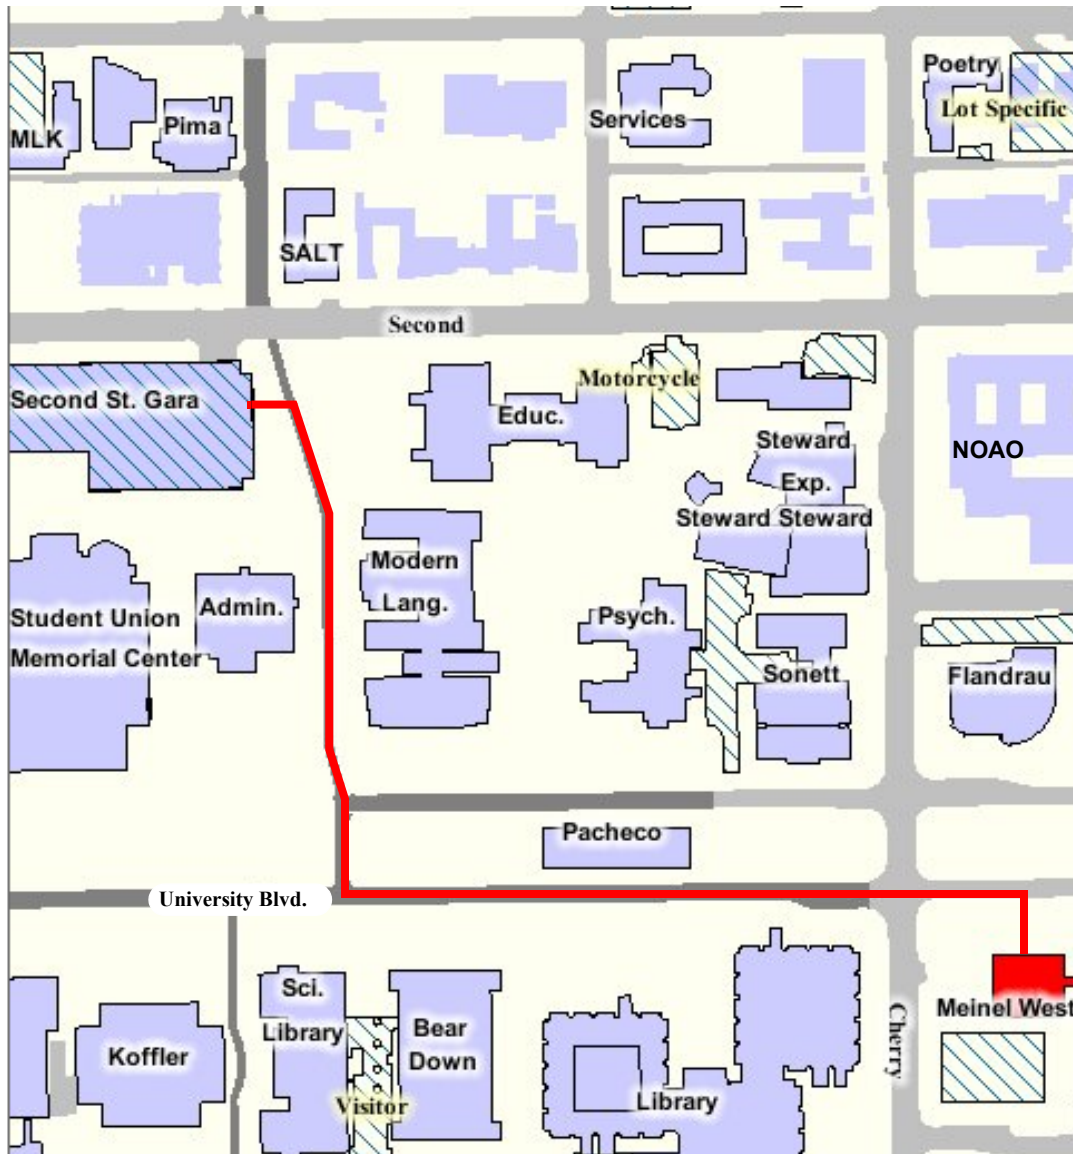

Directions from NOAO to
Hot-Wiring the Transient Universe Workshop
Meinel West, June 4–7, 2007

1. Go south on Cherry Ave. from the NOAO.
2. Cross west-bound University Blvd.
3. Turn east at east-bound University Blvd.
4. Meinel West is the first building (all glass and metal) at the southeast corner of University Blvd., and Cherry Ave.
5. Go down the stairs from the sidewalk (on north side of building) to enter the lobby.
6. Workshop is on east side of lobby in room 307.

Directions from Second Street Garage to Hot-Wiring the Transient Universe Workshop Meinel West, June 4–7, 2007

1. Exit the Second Street Garage on the east side and walk a short distance to the path (for pedestrian, bicycle and electric cart traffic).
2. Turn right (south southeast) and continue on path until you cross the mall (grassy landscaped area between two streets closed to motor traffic).
3. Turn left and continue east on University Blvd. (closed to motor traffic until Cherry Ave.).
4. Cross Cherry Ave.
5. Meinel West is the first building (all glass and metal) at the southeast corner of University Blvd., and Cherry Ave.
6. Go down the stairs from the sidewalk (on north side of building) to enter the lobby.
7. Workshop is on east side of lobby in room 307.