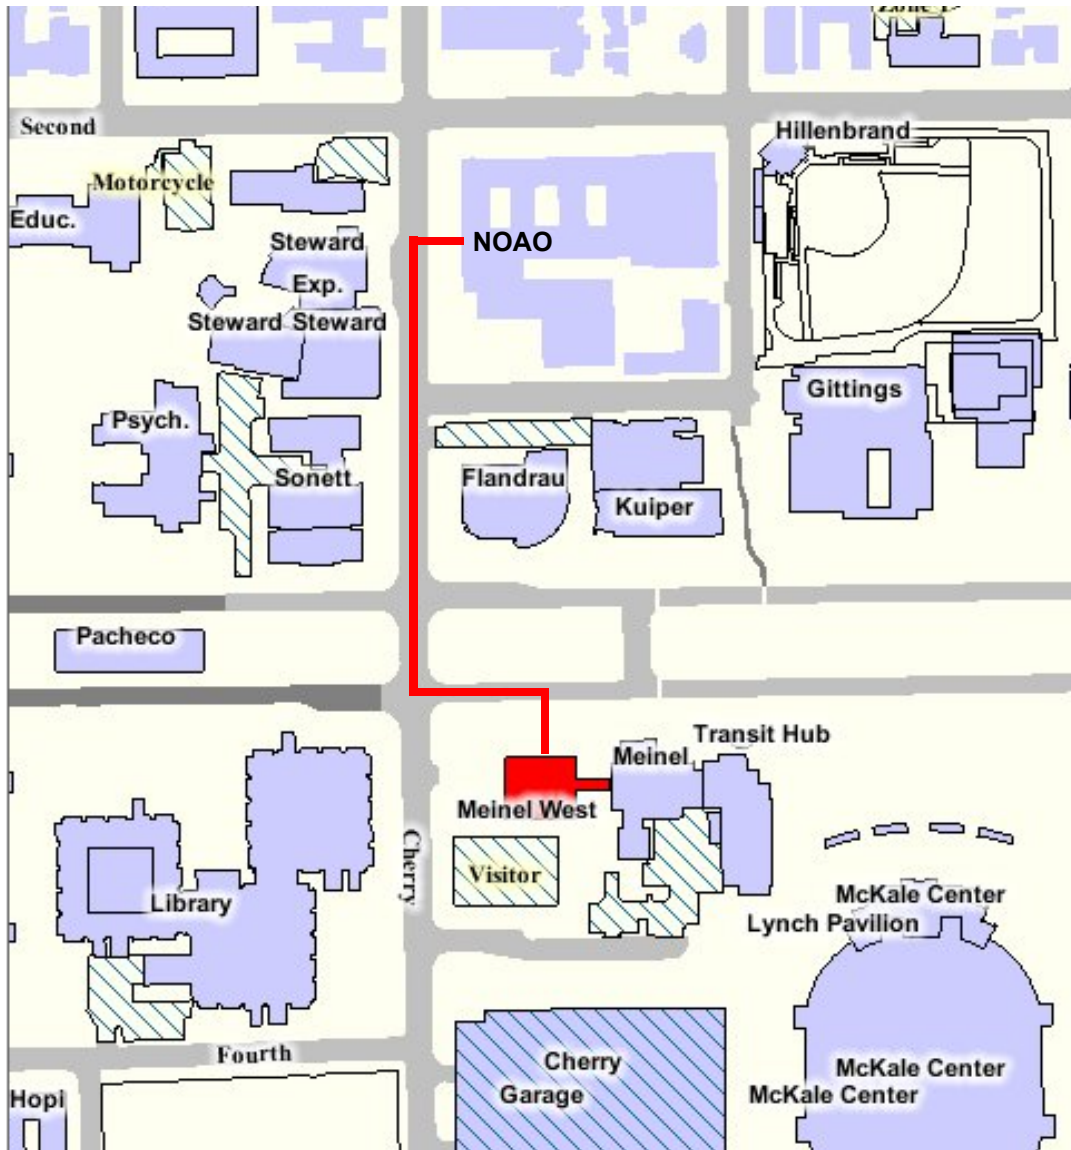

Directions from NOAO to
Hot-Wiring the Transient Universe Workshop
Meinel West, June 4–7, 2007

1. Go south on Cherry Ave. from the NOAO.
2. Cross west-bound University Blvd.
3. Turn east at east-bound University Blvd.
4. Meinel West is the first building (all glass and metal) at the southeast corner of University Blvd., and Cherry Ave.
5. Go down the stairs from the sidewalk (on north side of building) to enter the lobby.
6. Workshop is on east side of lobby in room 307.

Directions from Second Street Garage to Hot-Wiring the Transient Universe Workshop Meinel West, June 4–7, 2007

1. Exit the Second Street Garage on the east side and walk a short distance to the path (for pedestrian, bicycle and electric cart traffic).
2. Turn right (south southeast) and continue on path until you cross the mall (grassy landscaped area between two streets closed to motor traffic).
3. Turn left and continue east on University Blvd. (closed to motor traffic until Cherry Ave.).
4. Cross Cherry Ave.
5. Meinel West is the first building (all glass and metal) at the southeast corner of University Blvd., and Cherry Ave.
6. Go down the stairs from the sidewalk (on north side of building) to enter the lobby.
7. Workshop is on east side of lobby in room 307.